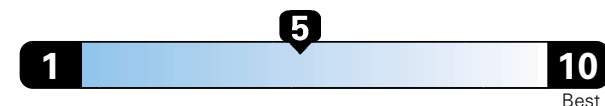

2021 MODEL YEAR

Jeep RENEGADE LATITUDE 4X4

For more information visit: www.jeep.com
or call 1-877-IAM-JEEP

FCA US LLC

THIS VEHICLE IS MANUFACTURED TO MEET SPECIFIC UNITED STATES REQUIREMENTS. THIS VEHICLE IS NOT MANUFACTURED FOR SALE OR REGISTRATION OUTSIDE OF THE UNITED STATES.

MANUFACTURER'S SUGGESTED RETAIL PRICE OF THIS MODEL INCLUDING DEALER PREPARATION

Base Price: $27,115

JEEP RENEGADE LATITUDE 4X4
Exterior Color: Sting-Gray Clear-Coat Exterior Paint
Interior Color: Black Interior Color
Interior: Premium Cloth Bucket Seats
Engine: 2.4L I4 Zero Evap M-Air Engine
Transmission: 9-Speed 948TE Automatic Transmission

STANDARD EQUIPMENT (UNLESS REPLACED BY OPTIONAL EQUIPMENT)
FUNCTIONAL/SAFETY FEATURES

- Advanced Multistage Front Air Bags
- Supplemental Side-Curtain Front and Rear Air Bags
- Supplemental Front Seat-Mounted Side Air Bags
- Driver Inflatable Knee-Bolster Air Bag
- Jeep Wave Membership (Retail Sales/50 States Only)
- Lane-Departure Warning Plus
- Forward-Collision Warning Plus NAW Upland / Freedom
- Blind-Spot and Cross-Path Detection
- ParkView® Rear Back-Up Camera
- Anti-Lock 4-Wheel Disc Brakes
- Electric Park Brake
- Electronic Stability Control
- Electronic Roll Mitigation
- Selec-Terrain® System
- All-Speed Traction Control
- Push-Button Start
- Speed Control
- Electric Power Steering
- Capless Fuel-Fill
- Daytime Running Lamp System
- Hill-Start Assist
- Tire Pressure Monitoring Display
- Rear Window Wiper / Washer
- Security Alarm

INTERIOR FEATURES